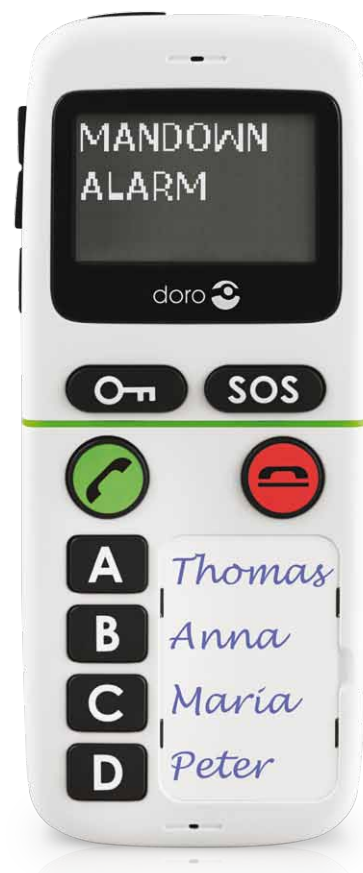

# HandlePlus 334gsm IUP

personal alarm for isolated user protection

-  automatic and user-activated alerts
-  detects fallen and motionless states
-  4 memory buttons

Extremely easy to use mobile phone with same functions as HandlePlus 334gsm but featuring automatically activated mandown and motionless alert functions. An excellent security device for people who live or work alone and may need help.

doro® 

care electronics

alarmbutton on the backside

# HandlePlus 334gsm IUP

Colour: white

<b>Mandown</b>		<b>Ringer sound &amp; hearing</b>	
Mandown alarm	•	Polyphonic ring tones	10
Horizontal detection	•	Ringer volume settings	7
Vertical detection	•	Maximum ringer volume (dB(A) at 1 meter)	>83
Motionless detection	•	Vibration alert	•
Automatic dial up on man-down detection	•	Hearing Aid Compatible	T3/M3
<b>Calling/Talking</b>		<b>Emergency call settings</b>	
Dedicated memory keys	5	Emergency SMS	•
Handset volume settings	7	Emergency call list dialing	•
Speakerphone	•	Automatic fall detection emergency call trigger function	Optional
Speaker volume control	7	<b>Security</b>	
Headset outlet	•	SIM pin on/off	•
Headset volume setting	7	Change SIM pin	•
On/off hook button on headset cable support	•	<b>Others</b>	
Keylock	•	Power on/off dedicated key	•
Auto keylock	•	Soft touch coating	•
Single key keylock operation	•	<b>Mechanical</b>	
Backlit keypad	•	Size (mm)	125*52*15
Call timer	•	Weight (g)	99
<b>Handset LCD display</b>		Easy connect charging plug	•
Menu navigation	•	Charging pins for cradle	•
Display type	Inverted B/W	Charging cradle included	•
B/W or colour	B/W	<b>Technical</b>	
Resolution (H x W)	64*102	Standby time (hours)	280
Display size (H x W)	23*36	Continuous Talk Time (minutes)	Up to 180
Backlit display	•	Battery	850mAh Li-ion
Big display font	•	Power adapter	5V/650mA
Clock & Date	•	GSM 900/1800/1900	•